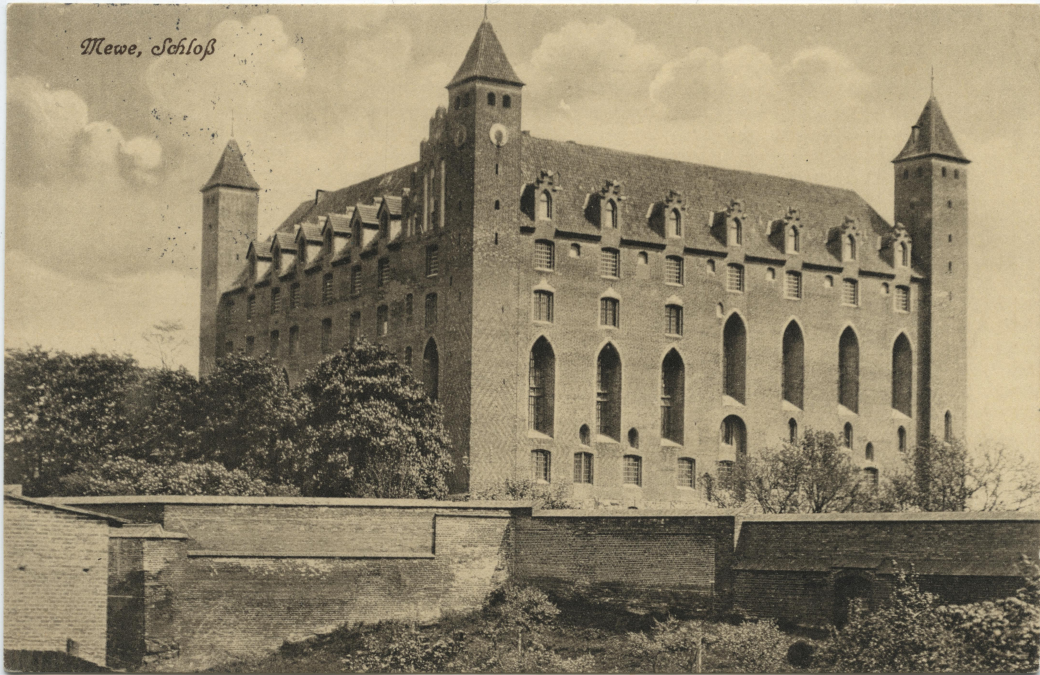

Mewe, Schloß

Abf: Hedwig Kerten
Mewe Weickel

KP. 109

Verlag: M. F. Papertein, Papierhdig, Mewe, W.-Fr.

Mewe, am 13. März 1895

Justa Luise von Pfaffen
J. Tomackowski

Graudenz

Grabarschstrasse 26

Handwritten text, likely a letter or postcard message, written in cursive script. The text is dense and covers most of the left side of the page. It appears to be a personal communication, possibly related to the address on the right. The handwriting is somewhat slanted and difficult to read in detail due to the cursive style.