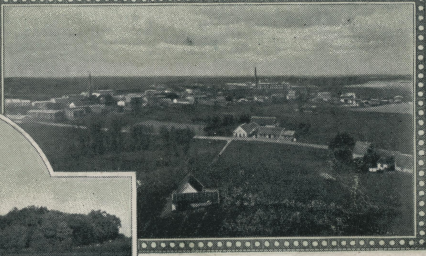

Vom Goplosee.

Totalansicht.

Degórski'scher Garten.

Gruss aus Kruschwitz.

Mäuseturm  
am Goplosee.

*Handwritten text in German script, likely a postcard message or address, partially obscured by floral decorations.*

*Handwritten text in German script at the bottom of the page, possibly a return address or additional message.*

*Vertical handwritten text on the left edge of the page.*

Kruszwa  
KP. 304

Bsen kw Irekno 28346