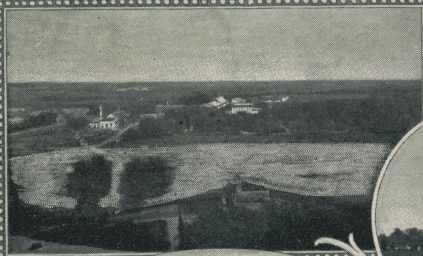

Vom Goplosee.

Totalansicht.

Degórski'scher Garten.

Gruss aus Kruschwitz.

Mäuseturm  
am Goplosee.

*Handwritten text in German script, likely a postcard message or address, partially obscured by floral decorations.*

*Handwritten text in German script at the bottom of the page, possibly a return address or additional message.*

*Vertical handwritten text on the left edge of the page.*

Kruszwa  
KP. 304

Bsen kw Irekno 28346